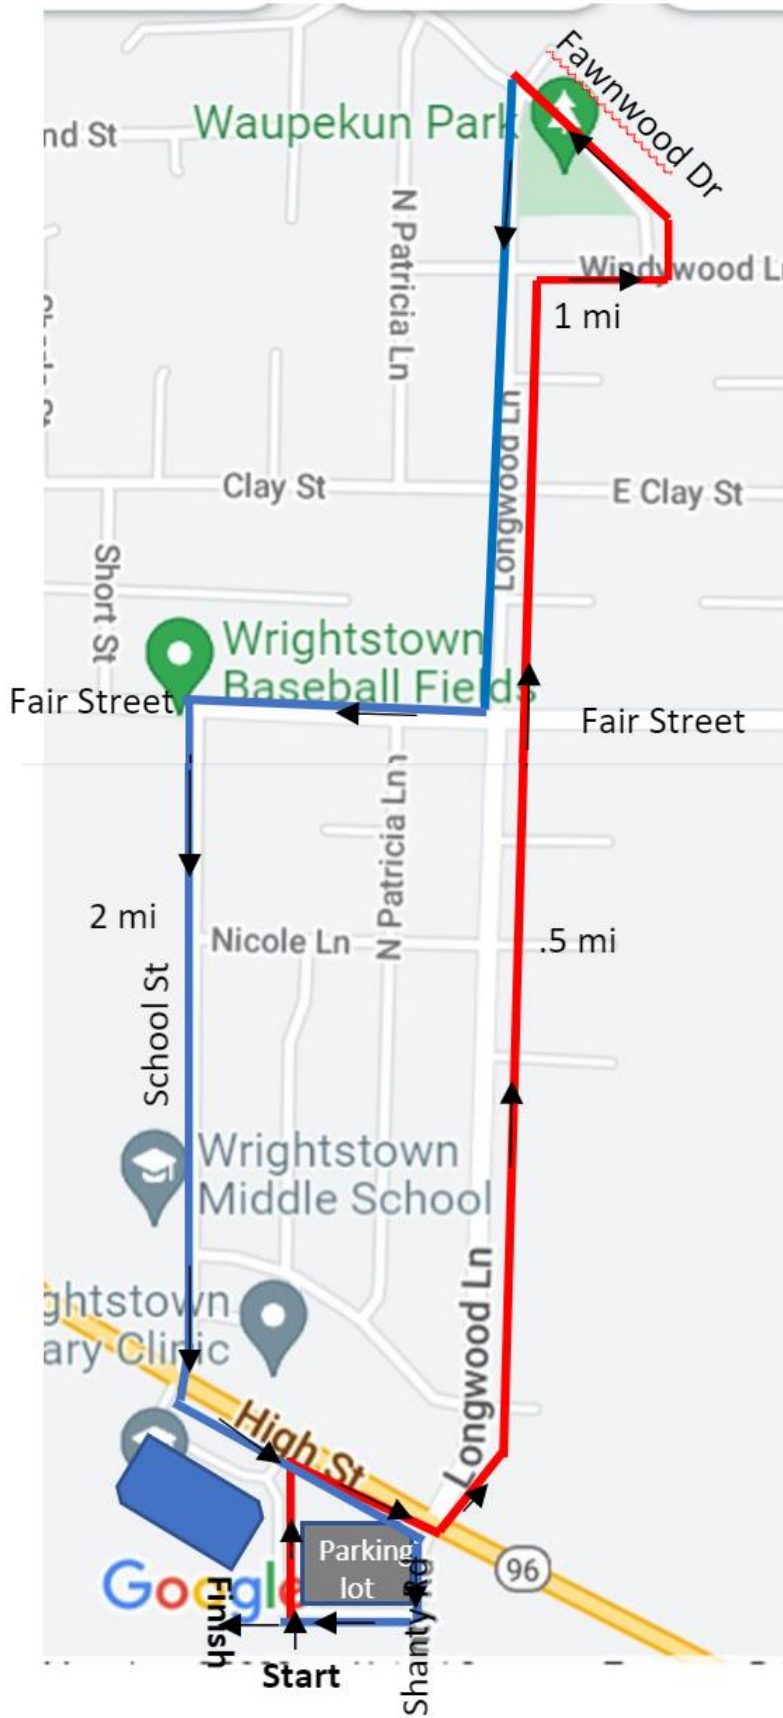

# NEON NIGHT RUN COURSE MAP

## **Neon Night Run Detailed Course Directions:**

- Exit parking lot. Turn Rt. onto High St. Run up hill to Longwood.
- Turn left onto Longwood & Cross High St.
- Go .8 mi on Longwood.
- Turn Rt onto Windywood (water table)
- Quickly turn Left onto Fawnwood
- Follow Fawnwood around “the blue park” (Waupekun Park)

### **To Return:**

- Turn Left back onto Longwood
- Turn Rt onto Fair Street
- Turn Left onto School Street
- Run on sidewalk along Baseball fields & Middle School back to High Street intersection
- Cross High Street (@ School Street)
- Turn Left & follow sidewalk to Longwood.
- Turn Rt. Onto Shanty Rd. Run on grass shoulder to parking lot driveway
- Turn Rt. Into school parking lot driveway
- Run downhill to finish.